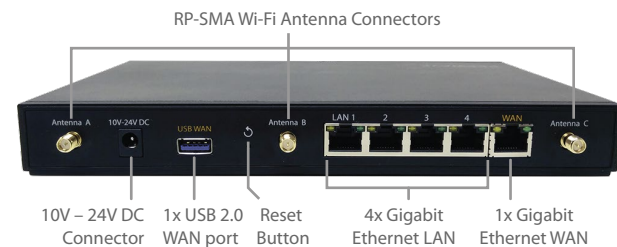

Uptime Record:

Built for the Long Run

With built-in GPS fleet tracking and InControl cloud-based management, you can keep tabs on location and manage your mobile network from any Internet-connected device.

Specifications

Surf SOHO	
WAN Interface	1x 100/1000M Ethernet Port 1x USB 2.0 Interface Wi-Fi as WAN
LAN Interface	4x 100/1000M Ethernet Ports Simultaneous Dual-Band 11ac Wi-Fi AP
Wi-Fi AP Operating Frequency	2412 – 2472 MHz and 5180 – 5825 MHz
Wi-Fi Antenna	3x External Wi-Fi Antenna
Recommended Users	1-25
Router Throughput	120Mbps
Number of PPTP VPN Users	3
Number of PepVPN Peers	2
Power Input	DC Jack: 10V – 24VDC AC Adapter: AC Input 100V – 240V, DC Output 12V, 3A
Power Consumption	26W (max) with USB WAN 22W (max) without USB WAN
Dimensions	9.17 x 5.6 x 1.18 inch 233 x 142 x 30 mm
Weight	0.86 pounds 388 grams
Operating Temperature	-14° – 113°F -10° – 45°C
Humidity	15% – 95% (non-condensing)
Certifications	FCC, CE, RoHS
Warranty	1-Year Limited Warranty