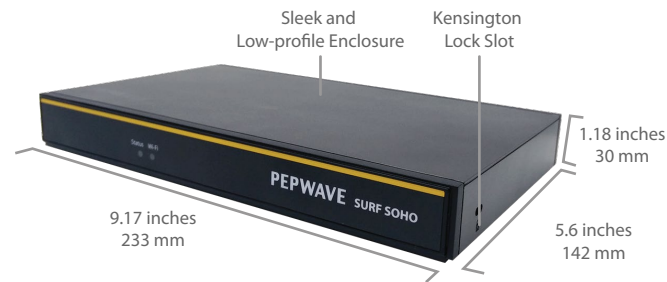

Specifications

Surf SOHO	
WAN Interface	1x 100/1000M Ethernet Port 1x USB 2.0 Interface Wi-Fi as WAN
LAN Interface	4x 100/1000M Ethernet Ports Simultaneous Dual-Band 11ac Wi-Fi AP
Wi-Fi AP Operating Frequency	2412 – 2472 MHz and 5180 – 5825 MHz
Wi-Fi Antenna	3x External Wi-Fi Antenna
Recommended Users	1-25
Router Throughput	120Mbps
Number of PPTP VPN Users	3
Number of PepVPN Peers	2
Power Input	DC Jack: 10V – 24VDC AC Adapter: AC Input 100V – 240V, DC Output 12V, 3A
Power Consumption	26W (max) with USB WAN 22W (max) without USB WAN
Dimensions	9.17 x 5.6 x 1.18 inch 233 x 142 x 30 mm
Weight	0.86 pounds 388 grams
Operating Temperature	-14° – 113°F -10° – 45°C
Humidity	15% – 95% (non-condensing)
Certifications	FCC, CE, RoHS
Warranty	1-Year Limited Warranty